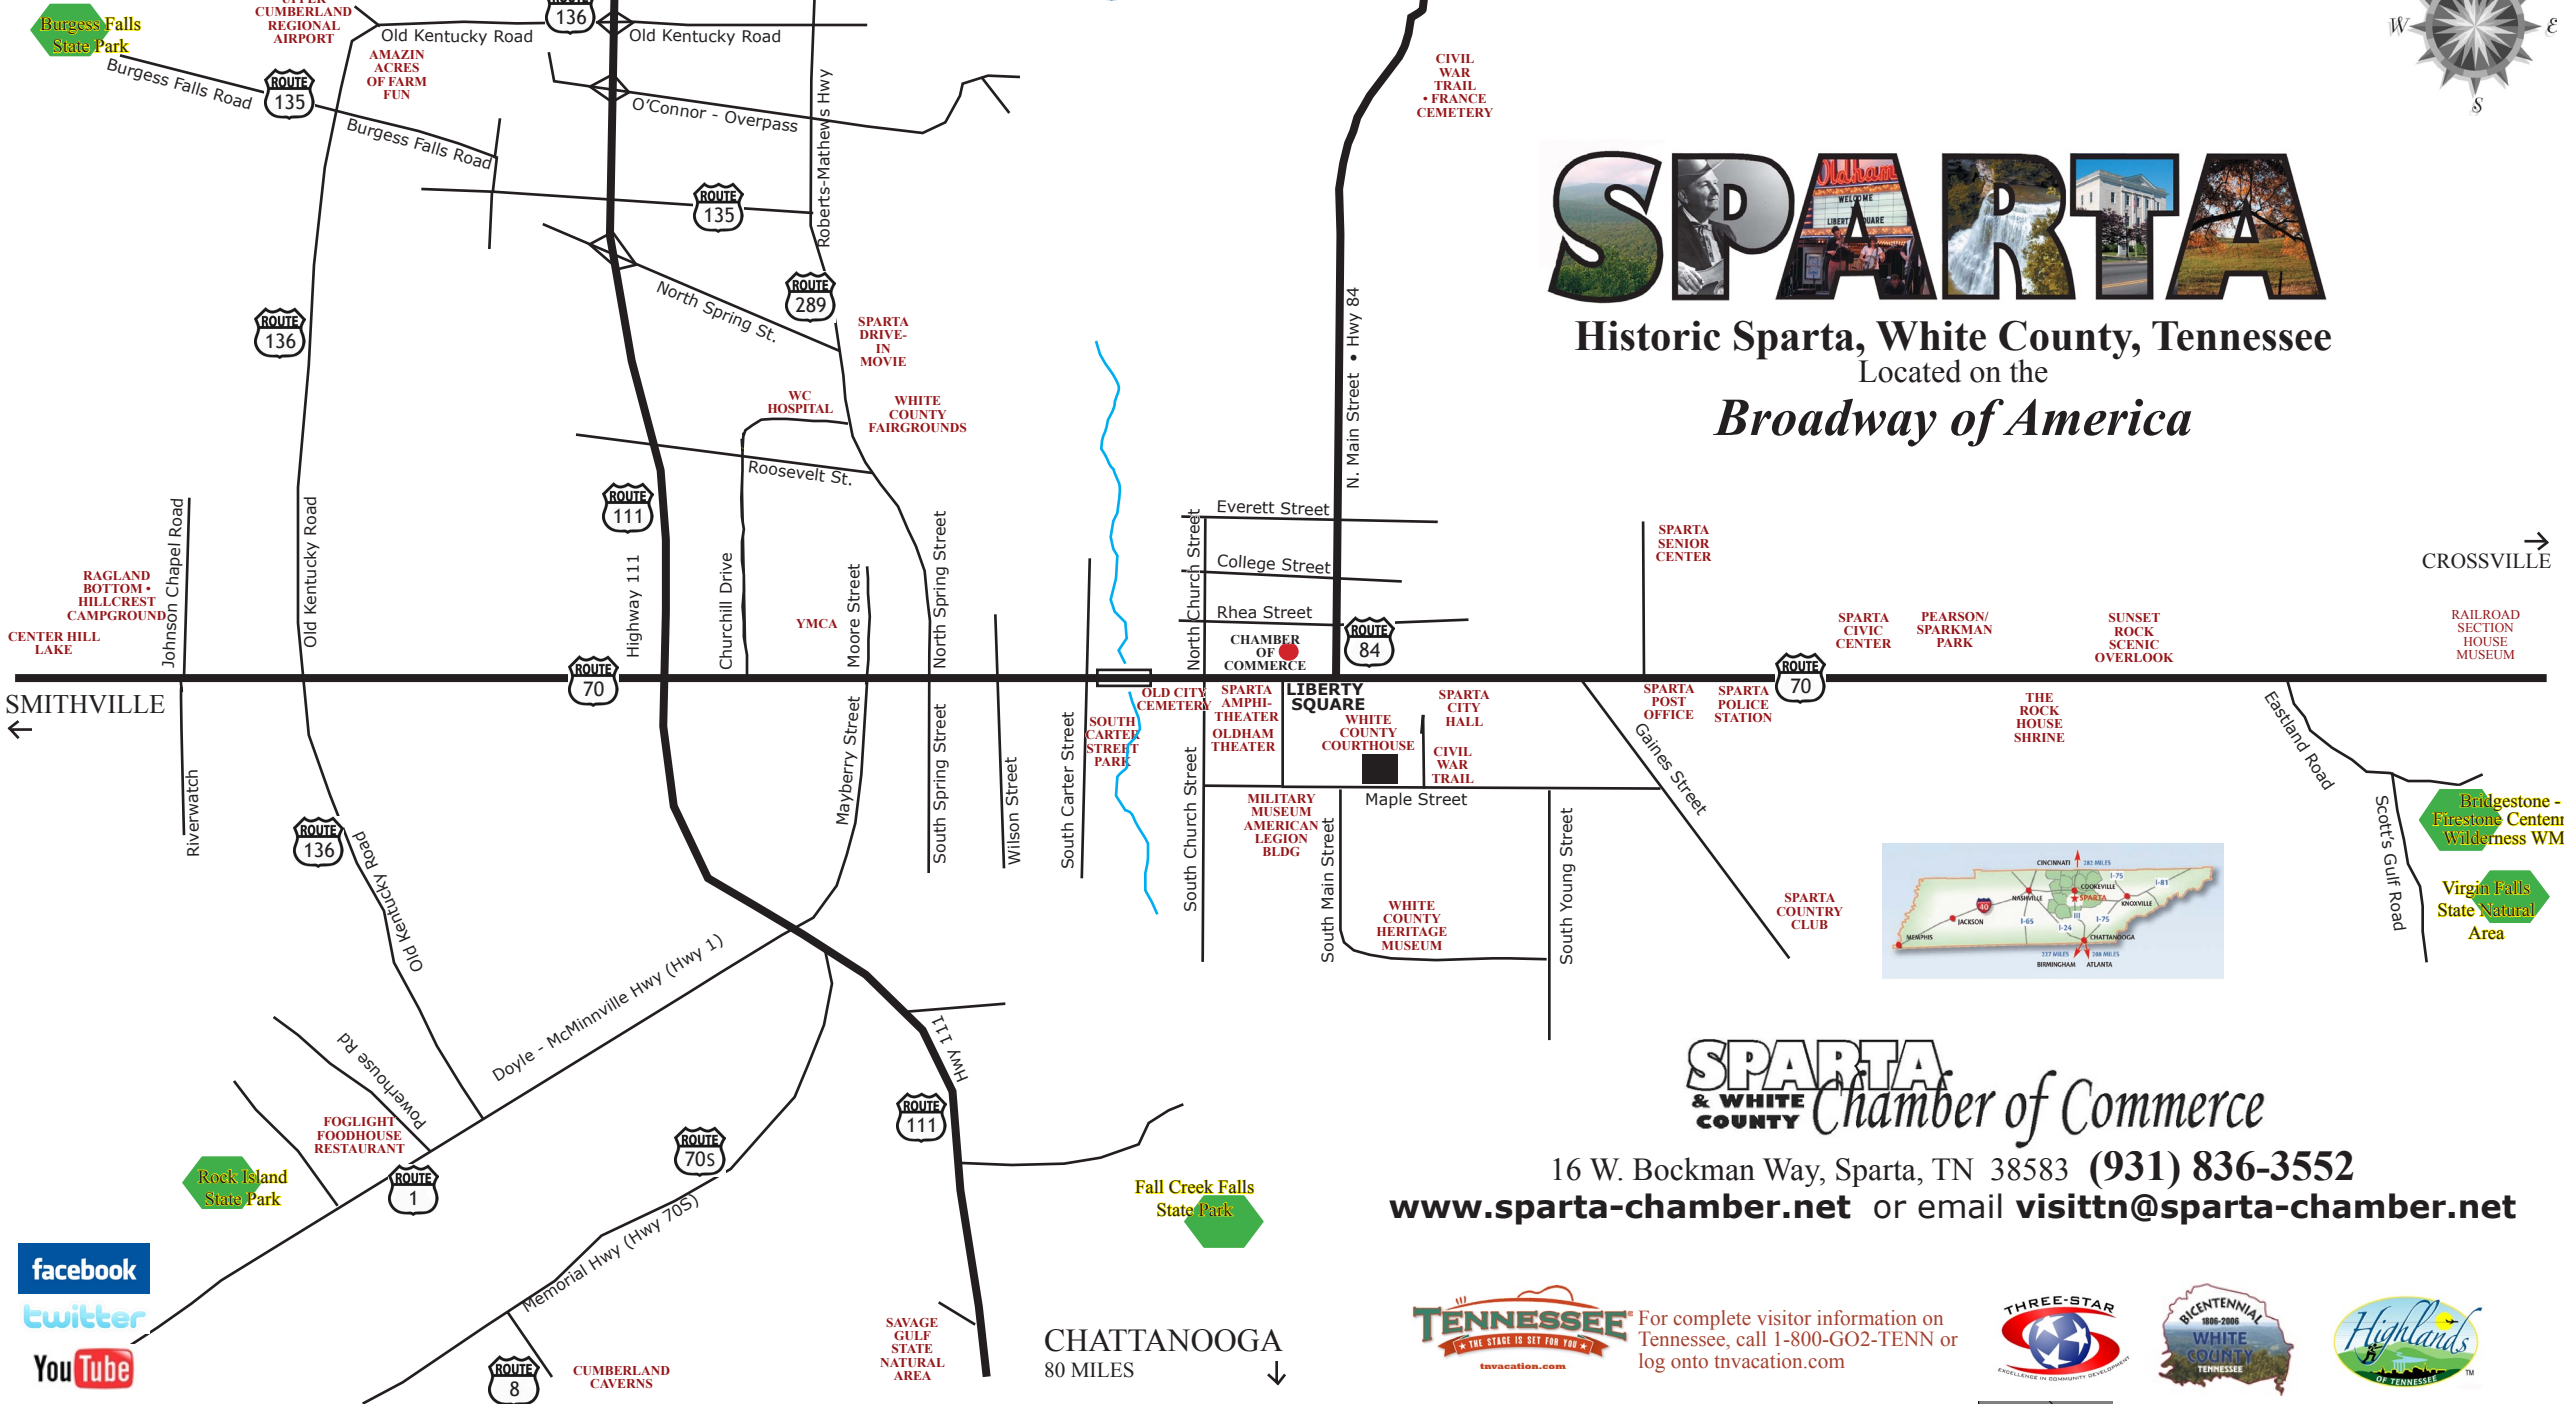

← NASHVILLE
80 MILES

Exit 288
Hwy 111 south
to Sparta

↑ COOKEVILLE

MONTEREY

KNOXVILLE
90 MILES →

SPARTA

Historic Sparta, White County, Tennessee
Located on the
Broadway of America

→ CROSSVILLE